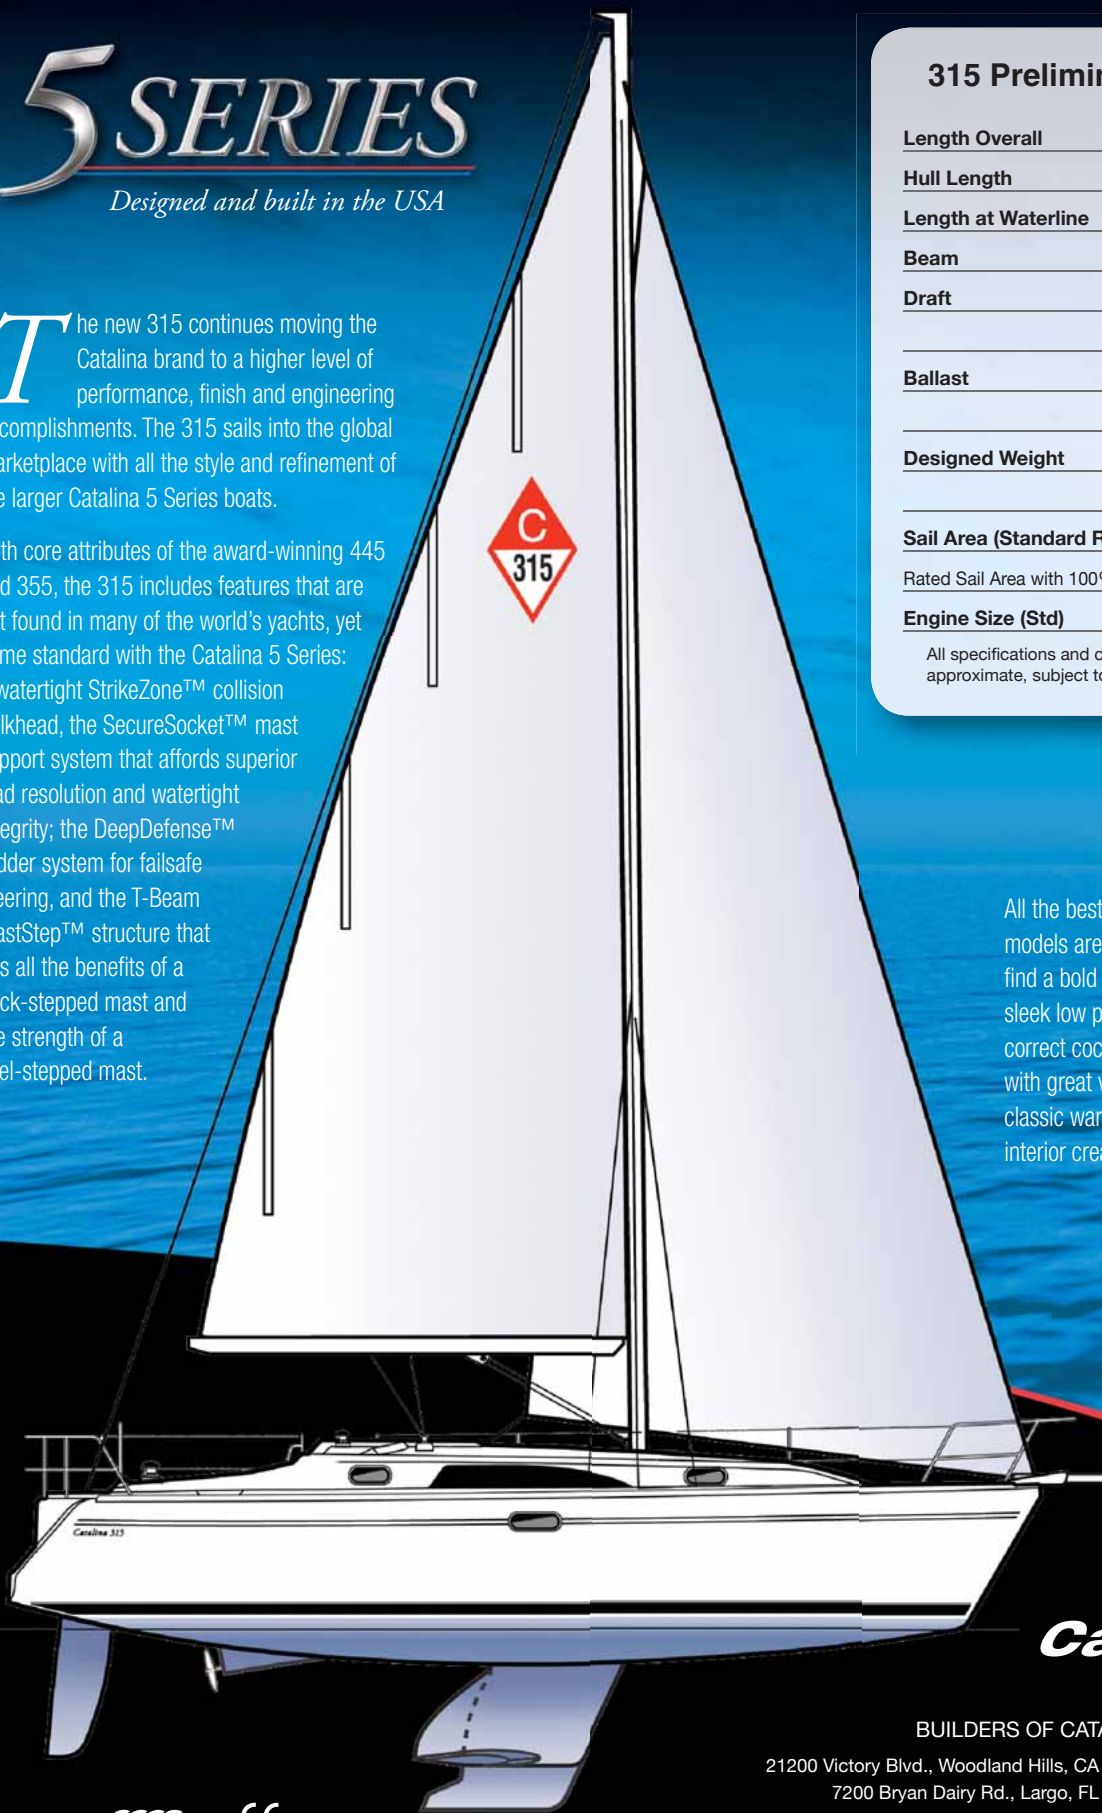

Newest in the Catalina 5 Series

The Catalina 315

5 SERIES

Designed and built in the USA

The new 315 continues moving the Catalina brand to a higher level of performance, finish and engineering accomplishments. The 315 sails into the global marketplace with all the style and refinement of the larger Catalina 5 Series boats.

With core attributes of the award-winning 445 and 355, the 315 includes features that are not found in many of the world's yachts, yet come standard with the Catalina 5 Series: a watertight StrikeZone™ collision bulkhead, the SecureSocket™ mast support system that affords superior load resolution and watertight integrity; the DeepDefense™ rudder system for failsafe steering, and the T-Beam MastStep™ structure that has all the benefits of a deck-stepped mast and the strength of a keel-stepped mast.

315 Preliminary Specifications

Length Overall	9.49 m	31' 11"
Hull Length	9.45 m	31' 0"
Length at Waterline	8.08 m	26' 6"
Beam	3.35 m	11' 7"
Draft	Fin Keel	1.91 m 6' 3"
	Wing Keel	1.32 m 4' 4"
Ballast	Fin Keel	1,814 kg 4,000 lbs.
	Wing Keel	1,996 kg 4,400 lbs.
Designed Weight	Fin Keel	4,627 kg 10,200 lbs.
	Wing Keel	4,808 kg 10,600 lbs.
Sail Area (Standard Rig)		
Rated Sail Area with 100% Foretriangle	47.00 m ²	506 sq. ft.
Engine Size (Std)	3 Cylinder Diesel	21 HP

All specifications and capacities are preliminary and approximate, subject to change without notice.

All the best elements of successful previous models are replicated in the Catalina 315. You'll find a bold emphasis on strength, lead keels, sleek low profile cabin design, ergonomically correct cockpits that are optimized for efficiency, with great visibility from the helm. Plus, all the classic warmth and ambience that only a teak interior creates.